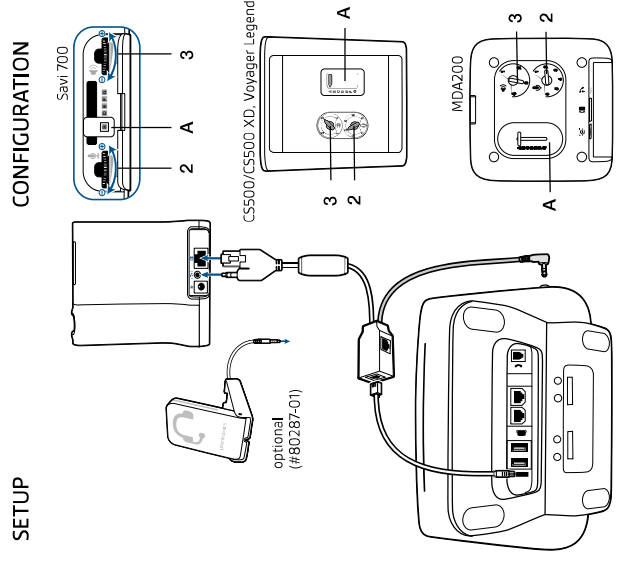

Electronic Hook Switch for Alcatel-Lucent Enterprise

Alcatel-Lucent Enterprise

DESK PHONE MODELS
8012
IP 8028
IP 8038
IP 8068
TDM 8029
TDM 8039
8082 My IC Phone

EHS Cable

APA-23*
PN: 38908-11

*APA-23 replaces APA-20 and APA-22

Plantronics Audio Solutions

SAVI 700 SERIES
Wireless headset system manages PC, mobile and desk phone calls

CS500/CS500 XD SERIES
Wireless headsets manage desk phone calls

MDA200
Enables USB connectivity to the desk phone to manage both PC and desk phone calls

VOYAGER LEGEND CS
Wireless Bluetooth headset system manages desk phone and mobile calls

EHS Setup

Use the EHS setup below to automatically answer a desk phone call by pressing a button on your Savi 700 Series or CS500 Series headset or MDA200 or Voyager Legend CS.

ALCATEL-LUCENT ENTERPRISE MODELS: 8082 MY IC PHONE