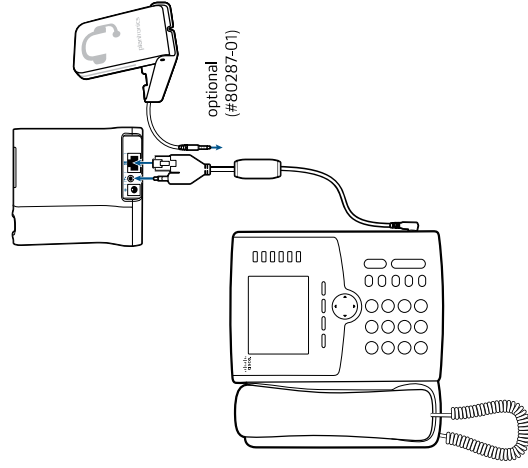

Electronic Hook Switch for Cisco

Cisco

DESK PHONE MODELS
SPA512
SPA514
SPA525G2

APC-82 CABLE
8941
8945
8945G
8946
8965
8965G

EHS Cable

APC-45™
P/N: 87317-01

APU-82
P/N: 201081-01

Plantronics Audio Solutions

SAVI 700 SERIES
Wireless headset system manages PC, mobile and desk phone calls

CS500/CS500 XD SERIES
Wireless headsets manage desk phone calls

MDA200
Enables USB connectivity to the desk phone to manage both PC and desk phone calls

VOYAGER LEGEND CS
Wireless Bluetooth headset system manages desk phone and mobile calls

EHS Setup

Use the EHS setup below to automatically answer a desk phone call by pressing a button on your Savi 700 Series or CS500 Series headset or MDA200 or Voyager Legend CS.

CISCO MODELS: SPA512, SPA514, SPA525G2

SETUP