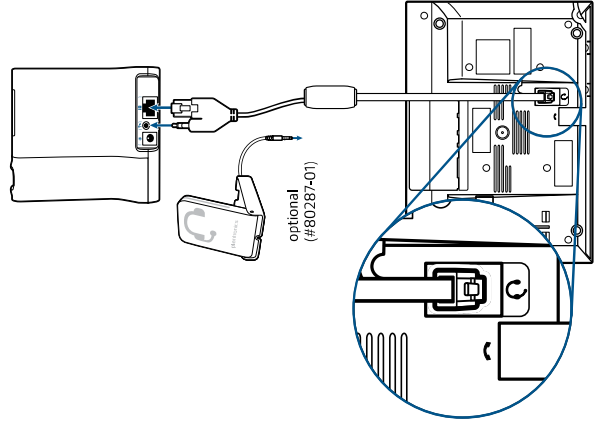

UNIFY MODELS: OPENScape IP 35G, OPENScape IP 55G, OPTIPOINT 410, OPTIPOINT 420, OPTIPOINT 500, OPTIPOINT 600

SETUP

CONFIGURATION

UNIFY MODELS: OPENSTAGE 30, 40, 60, 80

SETUP

CONFIGURATION