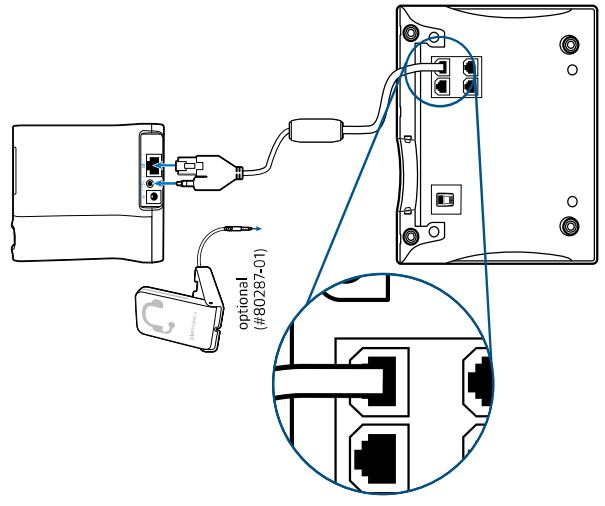

 **MDA200**
 Enables USB connectivity to the desk phone to manage both PC and desk phone calls

 **VOYAGER LEGEND CS**
 Wireless Bluetooth headset system manages desk phone and mobile calls

EHS Setup

Use the EHS setup below to automatically answer a desk phone call by pressing a button on your Savi 700 Series or CS500 Series headset or MDA200 or Voyager Legend CS.

UNIFY MODELS: OPENScape IP 35G, OPENScape IP 55G, OPTIPOINT 410, OPTIPOINT 420, OPTIPOINT 500, OPTIPOINT 600

SETUP

CONFIGURATION

UNIFY MODELS: OPENSTAGE 30, 40, 60, 80

SETUP

CONFIGURATION