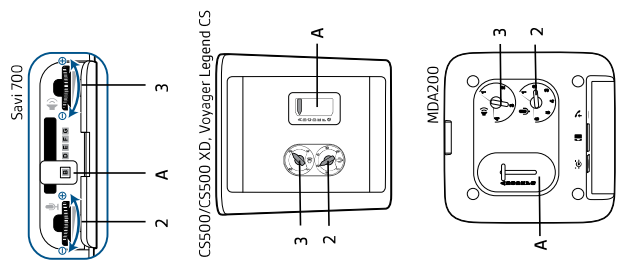

UNIFY MODELS: OPENScape IP 35G, OPENScape IP 55G, OPTIPOINT 410, OPTIPOINT 420, OPTIPOINT 500, OPTIPOINT 600

SETUP

CONFIGURATION

UNIFY MODELS: OPENSTAGE 30, 40, 60, 80

SETUP

CONFIGURATION