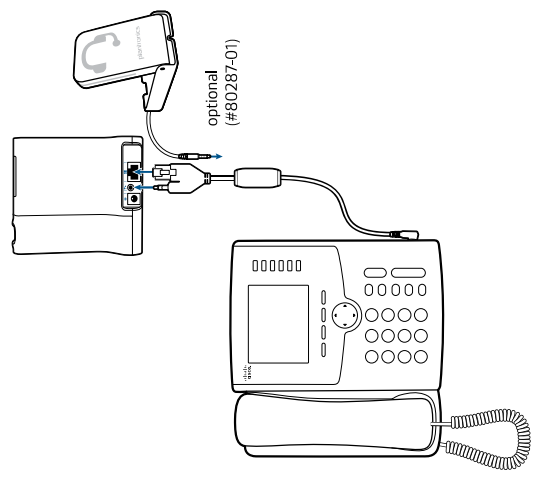

Electronic Hook Switch for Cisco

Cisco

DESK PHONE MODELS
SPA512
SPA514
SPA525G2

APC-82 CABLE
8941
8945
8945G
8946
8965
8965G

EHS Cable

APC-45™
P/N: 87317-01

APU-82
PN: 201081-01

Plantronics Audio Solutions

SAVI 700 SERIES
Wireless headset system manages PC, mobile and desk phone calls

CS500/CS500 XD SERIES
Wireless headsets manage desk phone calls

MDA200
Enables USB connectivity to the desk phone to manage both PC and desk phone calls

VOYAGER LEGEND CS
Wireless Bluetooth headset system manages desk phone and mobile calls

EHS Setup

Use the EHS setup below to automatically answer a desk phone call by pressing a button on your Savi 700 Series or CS500 Series headset or MDA200 or Voyager Legend CS.

CISCO MODELS: SPA512, SPA514, SPA525G2

SETUP