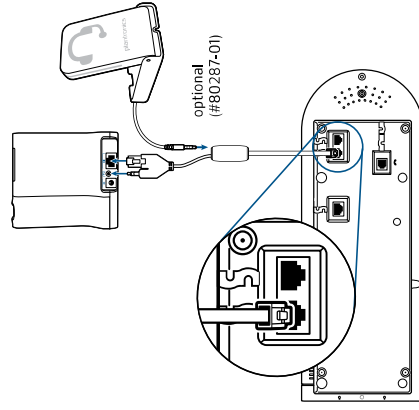

CS500/CS500 XD SERIES
 Wireless headsets manage desk phone calls

MDA200
 Enables USB connectivity to the desk phone to manage both PC and desk phone calls

VOYAGER LEGEND CS
 Wireless Bluetooth headset system manages desk phone and mobile calls

EHS Setup

Use the EHS setup below to automatically answer a desk phone call by pressing a button on your Savi 700 Series or CS500 Series headset or MDA200 or Voyager Legend CS.

FUNKWERK MODELS: CS410, CS410-U, IP-S400, CS290-U, IP290 PLUS

SETUP

CONFIGURATION