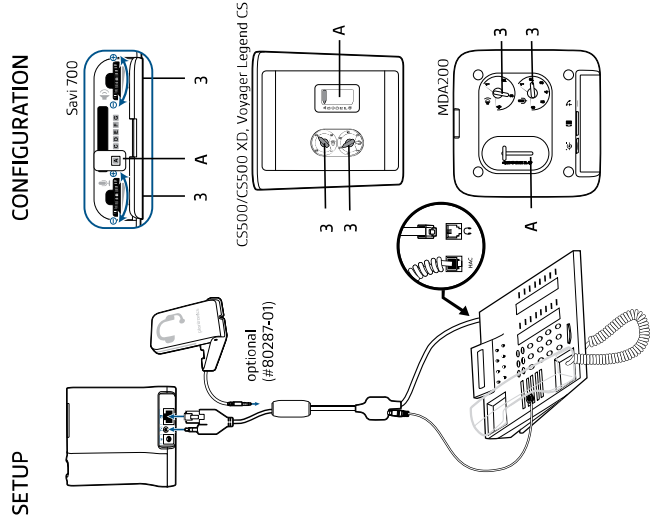

AVAYA MODELS: 2410, 4630, 6416D+M, 6424D+M