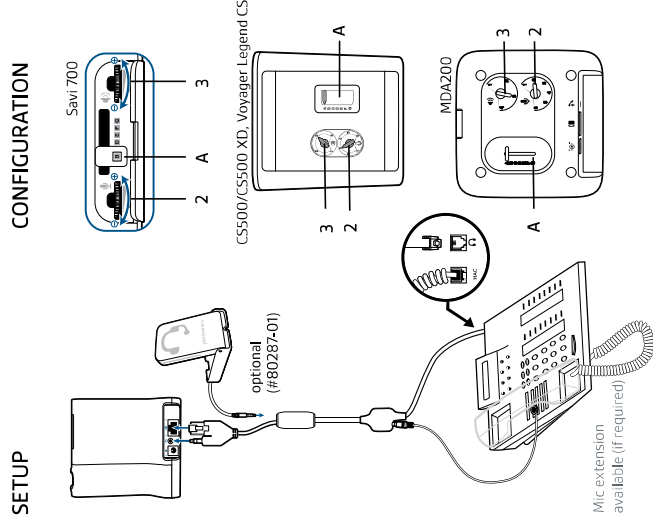

CS500/CS500 XD SERIES
Wireless headsets manage desk phone calls

MDA200
Enables USB connectivity to the desk phone to manage both PC and desk phone calls

VOYAGER LEGEND CS
Wireless Bluetooth headset system manages desk phone and mobile calls

EHS Setup

Use the EHS setup below to automatically answer a desk phone call by pressing a button on your Savi 700 Series or CS500 Series headset or MDA200 or Voyager Legend CS.

AVAYA MODELS: 1408, 1416, 1608, 1616, 9404, 9406, 9408, 9504, 9508, 9608, 9611, 9620, 9621, 9630, 9640, 9641G, 9650, 9670, 9620L