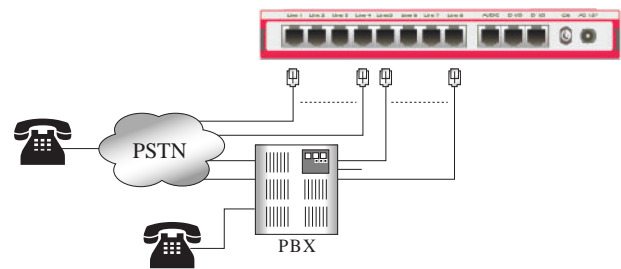

The ConferLink connects easily to the already existing PBX system. It provides a cost-effective bridge for conferencing with individuals and/or boardrooms without additional communication costs. Have the freedom to schedule a conference at any time with no hassles. Plus with the help of an optional LAN converter setup is as easy as hitting a button. ConferLink provides you with the power you need in today's connected world. Can you afford not to have a ConferLink CL-800 in your office?

Meet-Me Style :

Set the time and date of a meeting and invite your participants to call the ConferLink phone number. As each participant arrives they will be instructed to insert their predetermined password (which you set yourself) to enter the meeting. If an individual is missing the chairperson can make and outgoing call and transfer them without leaving the system.

Chairperson Command :

The chairperson controls the overall command of the conference call and its activities. There is only one chairperson per conference. They can lock/unlock the conference, call participants and much more.

Remote Office :

Bring your staff and customers together in an interactive environment. It does not matter if the person is down the hall or across the globe you can share and present thoughts and ideas without leaving your comforts.

Specification :

- Telephone : ☐ PSTN/PBX Analog Phone Line
- Dial method : ☐ DTMF
- Channel : ☐ 8 Channel (single unit)
  ☐ 16 Channel (two units linked together)
- Computer Controlled : Multisuns Discussions™ Software
  ☐ (optional)
- Signal Indicator : ☐ Red
- Record Output : ☐ -50dBm ~ 2dBm; 600ohm
- Power Input : ☐ AC 12V, 0.5A / DC 12V
  ☐ (country Specific)
- Size : ☐ 200 x 155 x 30mm (LxWxH)
- Environment Temperature : 5 ~ 40OC
- Humidity : ☐ 20 ~ 80%